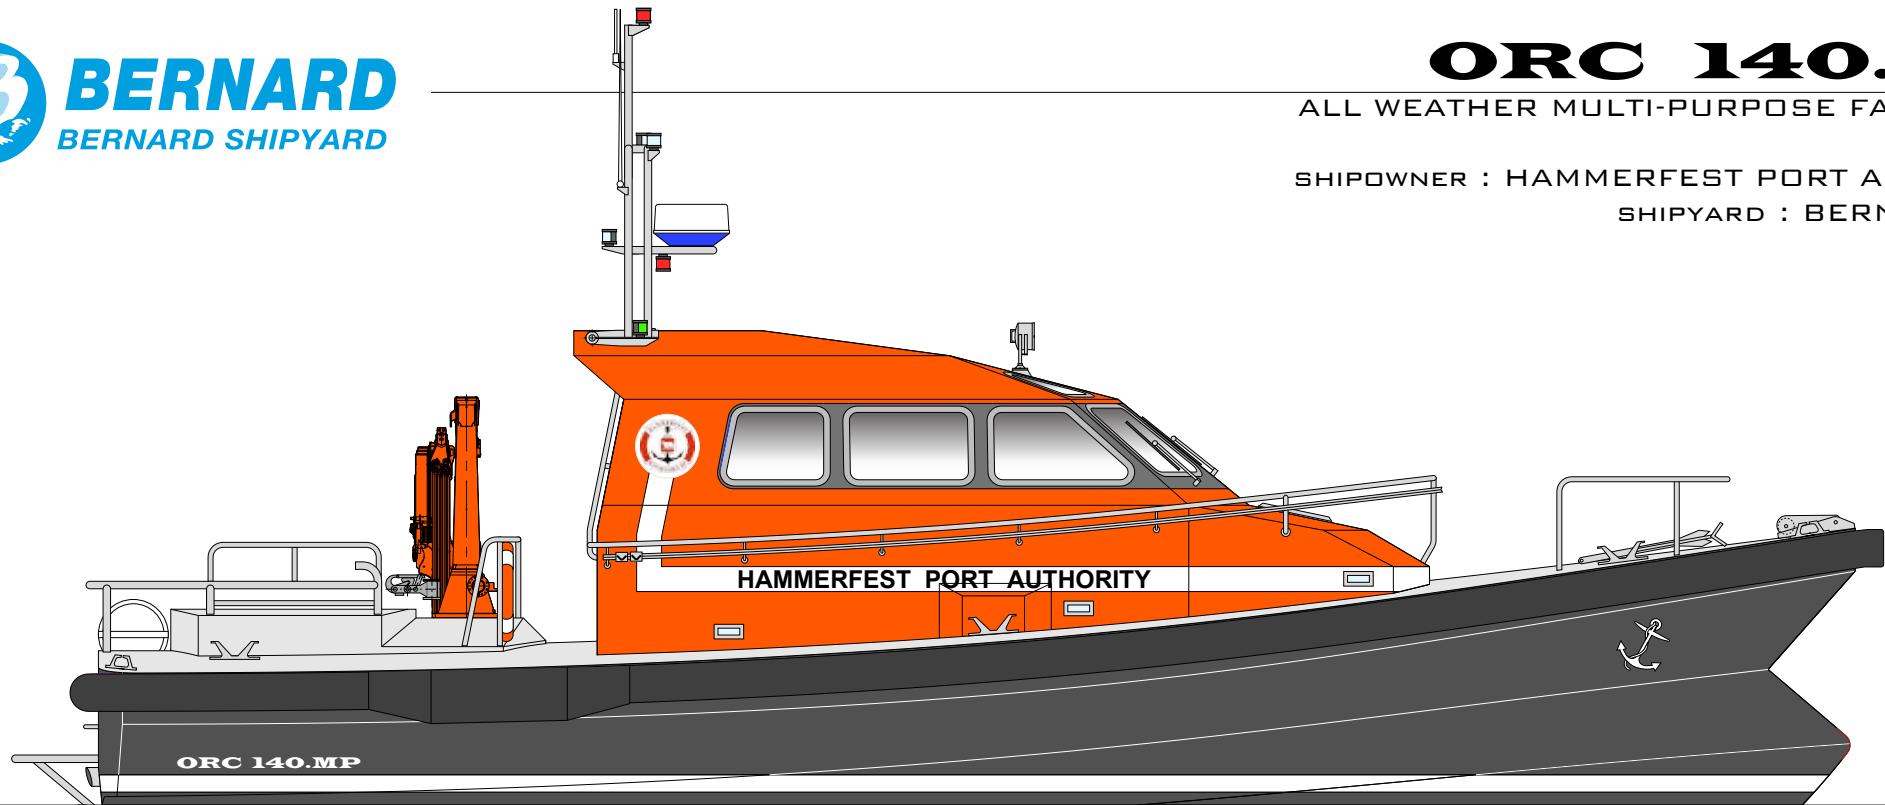

ORC 140.MP

ALL WEATHER MULTI-PURPOSE FAST CRAFT

SHIPOWNER : HAMMERFEST PORT AUTHORITY

SHIPYARD : BERNARD S.A.

MAIN SPECIFICATIONS

LENGTH OVERALL	14,98 M
LENGTH HULL	14,08 M
LENGTH WATERLINE	13,63 M
BEAM OVERALL	5,24 M
BEAM HULL	4,60 M
DEPTH	2,10 M
DRAUGHT	1,40 M
DIESEL OIL	2 x 1,25 M3
FRESH WATER	0,1 M3
ENGINE	2 x 400 KW
SPEED AT FULL LOAD	26 KNOTS
CREW	6
HULL	GRP