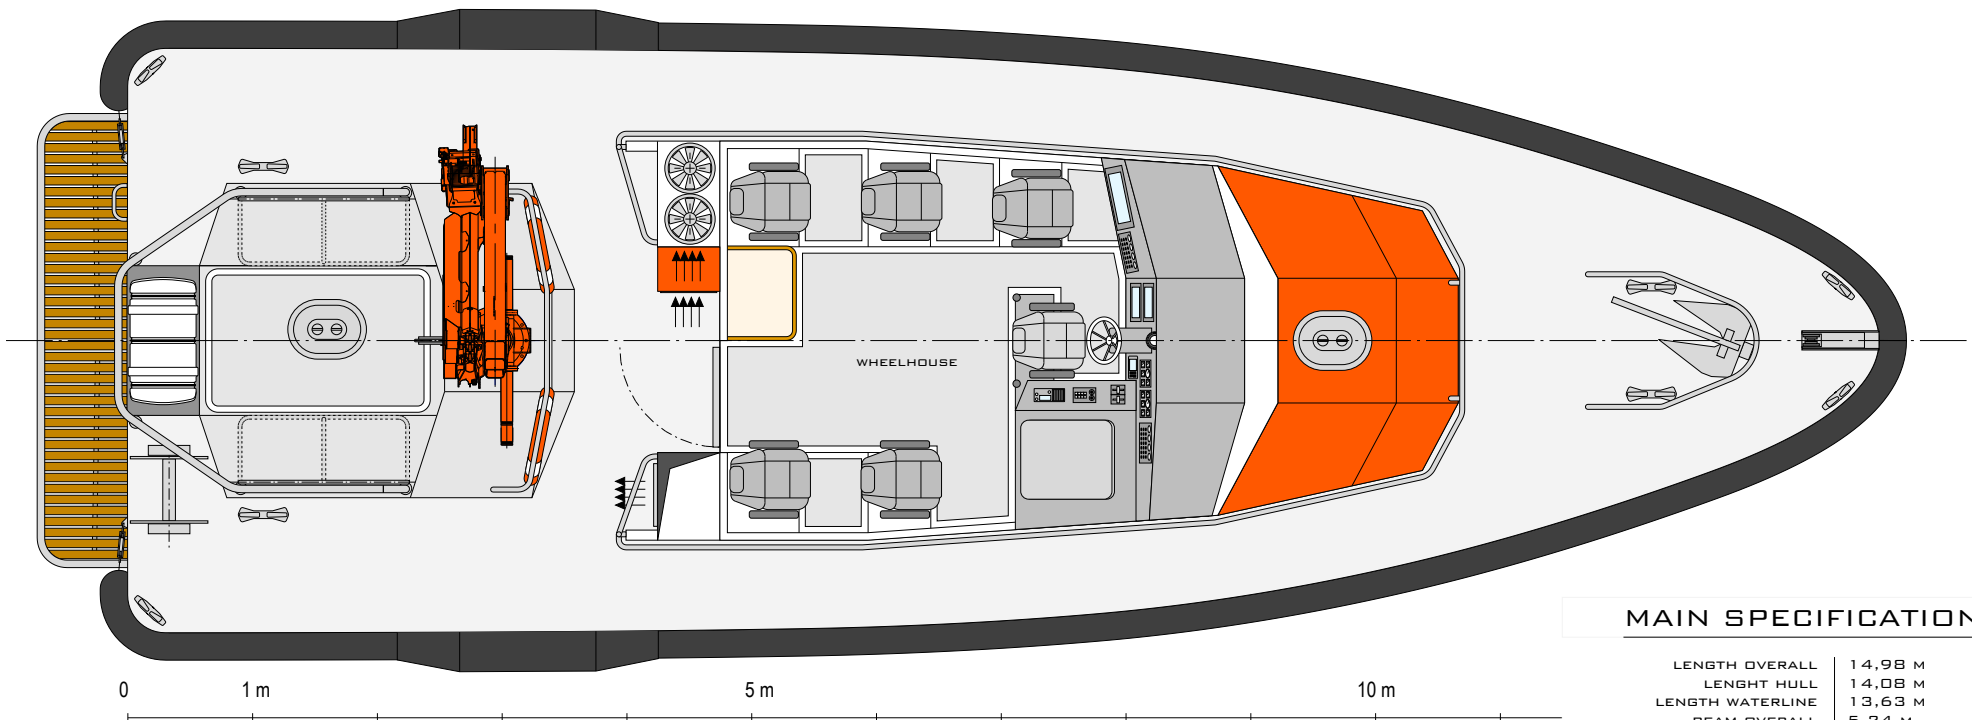

ORC 140.MP

ALL WEATHER MULTI-PURPOSE FAST CRAFT

SHIPOWNER : HAMMERFEST PORT AUTHORITY

SHIPYARD : BERNARD S.A.

MAIN SPECIFICATIONS

LENGTH OVERALL	14,98 M
LENGTH HULL	14,08 M
LENGTH WATERLINE	13,63 M
BEAM OVERALL	5,24 M
BEAM HULL	4,60 M
DEPTH	2,10 M
DRAUGHT	1,40 M
DIESEL OIL	2 x 1,25 M3
FRESH WATER	0,1 M3
ENGINE	2 x 400 KW
SPEED AT FULL LOAD	26 KNOTS
CREW	6
HULL	GRP